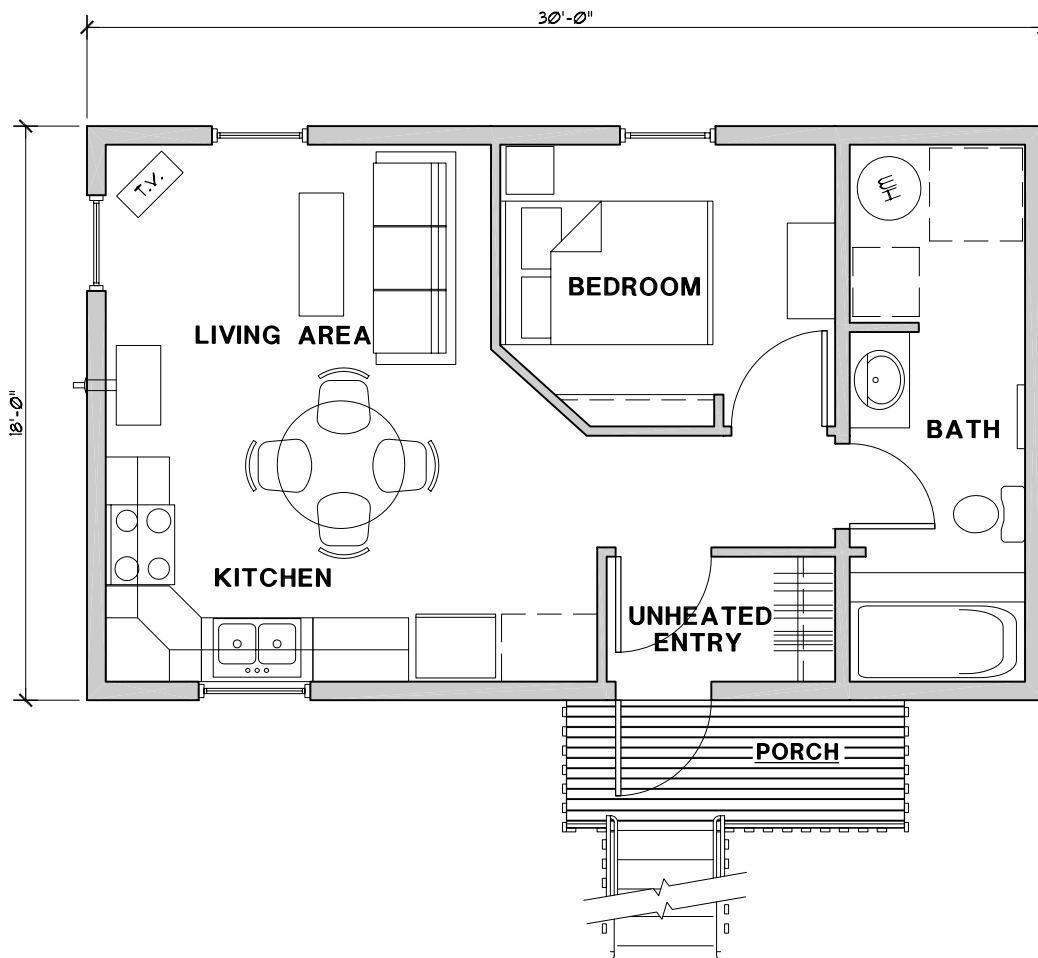

HUNTER 1 BEDROOM FRONT ELEVATION

HUNTER'S CABIN MODEL 540 S.F.